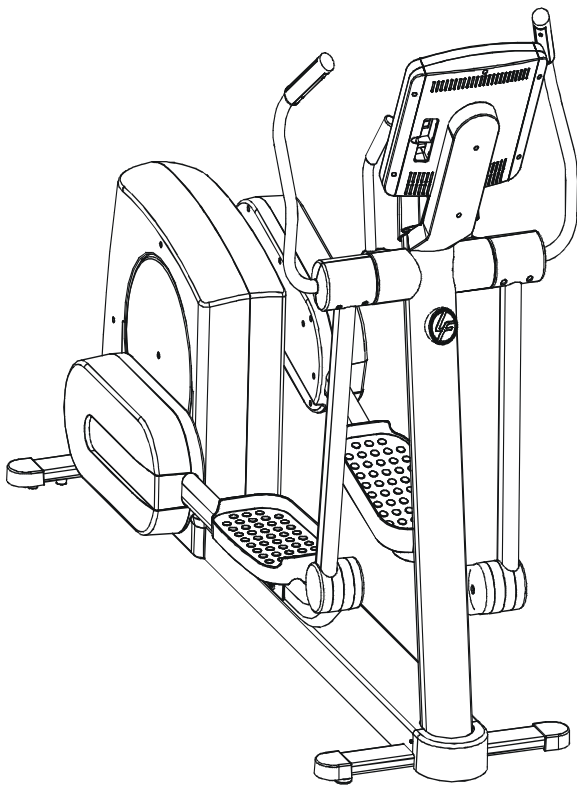

LifeFitness

ARCTIC SILVER QUIET DRIVE CROSS-TRAINER 93X-0XXX-05
(Hungary-built Cross-trainer for Domestic Sales)

Customer Support Services
PARTS MANUAL rev 30 Jul 2008

OPERATION MANUAL – (ENG)	M051-00K62-A181
OPERATION MANUAL – (F/S/P)	M051-00K62-A182
OPERATION MANUAL – (G/D/I)	M051-00K62-A183
OPERATION MANUAL – (JAP)	M051-00K62-A184
SERVICE MANUAL	M051-00K62-A149
TOUCH UP PAINT: SPRAY CAN .5 OZ BOTTLE W/APPLICATOR .33 OZ PEN	0017-00008-0204 0017-00008-0205 0017-00008-0206
HARDWARE BAG	AK62-00152-0001
POWER CABLE WITH BRACKET ASSEMBLY CONSISTS OF: 120" COAX CABLE ASSY. 120" POWER EXTENSION CABLE ACCESS PANEL BRACKET F-TYPE PANEL CONNECTOR #8 PLASTIC GROMMET	AK62-00210-0000 AK32-00020-0002 AK32-00078-0001 0K62-01179-0001 0017-00021-2846 0017-00042-0754
PLUG IN OPTION 120/60	GK62-00002-0018
PLUG IN OPTION 240/50 UK	GK62-00002-0019
PLUG IN OPTION 240v AUS	GK62-00002-0020
PLUG IN OPTION 230/50 CONT.	GK62-00002-0021
C-SAFE KIT	GK63-00002-0003

	Page
CONSOLE SUPPORT & DEADSHAFT COVERS	4
HANDLEBARS AND BULLHORNS	5
CONSOLE AND RELATED COMPONENTS.....	6
UPPER FRAME HARDWARE	7
ROCKER ARMS AND PEDAL LEVERS	8
CRANK COVER AND LOWER CAPS.....	9
LOWER FRAME SHROUDS AND HARDWARE.....	10
PEDAL LEVER COMPONENTS.....	11
PCB, BATTERY, REED SWITCH & BRACKET	12
BEARING-INSERT ASSEMBLY	13
CRANK ARM PULLEY ASSEMBLY.....	14
DRIVE MODULE	15
DRIVE MODULE HARDWARE.....	16
CABLES.....	17

Note: The 93X has both Life Pulse sensors and Telemetry for reading Heart Rate and is pre-wired for attachable LCD TV's.

Console Support
MAK62-00123-0000
Console Support Cap
0K62-01030-0000
Console Support
Shroud
0K62-01023-0000